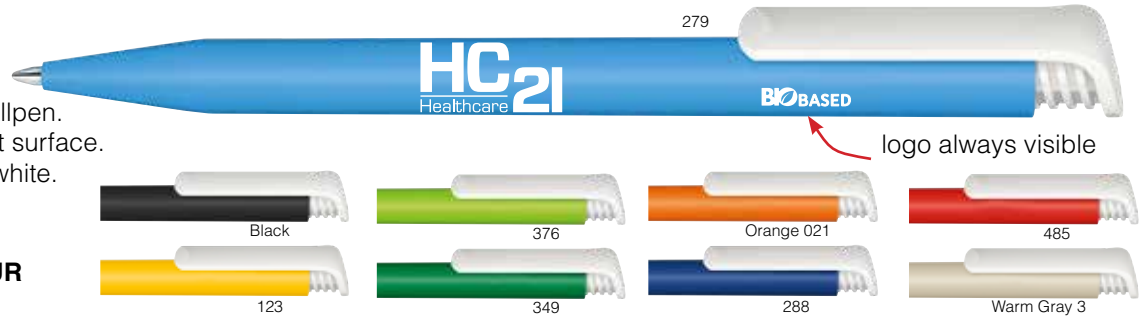

*500	1000	2500	5000
0.79	0.59	0.47	0.40

FULL COLOUR DIGITAL PRINT

Print Area: 60x30mm

*1000	2500	5000
0.90	0.68	0.55

SUPER HIT POLISHED SOFT GRIP

Ref: 2956

Push clip action retractable ballpen.

White barrel with coloured clip and matching soft grip options.

Senator® magic flow X20 refill.

Black or blue ink refills.

SCREEN PRINT ONE COLOUR

Print Area: 35x20mm

*500	1000	2500	5000
0.86	0.66	0.53	0.46

SUPER HIT BIO

Ref: 3300

Push clip action retractable ballpen.

Barrel bio-based material, matt surface.

Clip pusher polished opaque white.

Senator® magic flow X20 refill.

Black or blue ink refills.

SCREEN PRINT ONE COLOUR

Print Area: 50x20mm

*500	1000	2500	5000
0.97	0.76	0.63	0.56