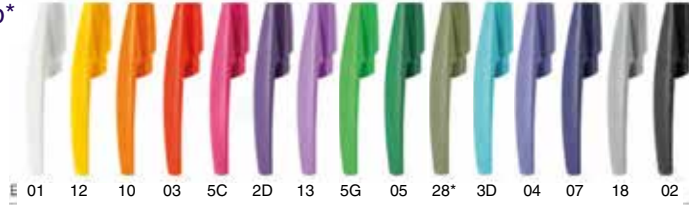

Clip*

01 12 10 03 5C 2D 13 5G 05 28* 3D 04 07 18 02

Barrel & Plug* OPAQUE*